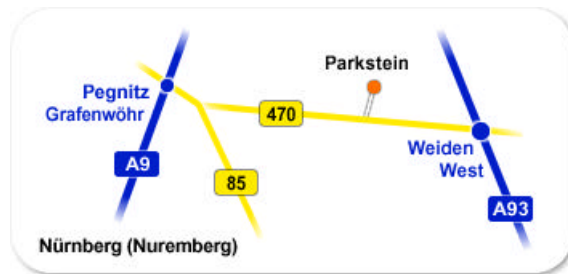

YOUR WAY TO WIBOND

From Berlin

- At motorway A 9 in direction to Nürnberg (Nuremberg) to exit (No. 44) Pegnitz/Grafenwöhr.
- On federal highway B 85 in direction to Auerbach
- Before Auerbach to B 470 in direction to Weiden to the junction to Parkstein.

From Munich

- At motorway A 9 to motorway interchange Holledau.
- Then at motorway A 93 in direction to Regensburg to exit (No. 23) Weiden West.
- At federal highway B 470 in direction to Eschenbach/Grafenwöhr as far as junction Parkstein.

From Nuremberg

- At motorway A 9 in direction to Berlin as far as exit (No.44) Pegnitz/Grafenwöhr.
- Then at federal highway B 85 in direction to Auerbach.
- Before Auerbach at federal highway B 470 in direction to Weiden as far as junction to Parkstein.